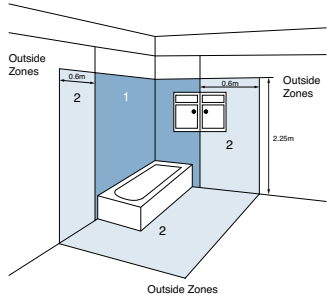

WHERE TO INSTALL YOUR FAN

SELECTION GUIDE

Use our selection guide to help you choose the right product based on its location within the property.

APPLICATION ZONES

FAN TYPE	Toilet 	En-Suite / Bathroom 	Utility Room 	Kitchen 	Installation
iCON 15	⊙	⊙ ▲	—	— —	Wall/Ceiling
iCON 30	—	⊙ ▲	⊙	✱ —	Wall/Ceiling
iCON 60	—	⊙ ▲	⊙	— ◆	Wall/Ceiling
iCONsmart 15	⊙	⊙ ❖	—	— —	Wall/Ceiling
QuietAir QT 100	⊙	⊙ ❖	—	— —	Wall/Ceiling
QuietAir QT 120	—	⊙ ❖	⊙	✱ —	Wall/Ceiling
QuietAir QT 150	—	—	⊙	— ◆	Wall/Ceiling
Loovent	⊙	⊙ ▲	⊙	✱ —	Wall/Ceiling
Loovent Eco	⊙	⊙ ❖	⊙	✱ —	Wall/Ceiling
Aventa In-Line 100mm Shower Kit Timer & Light Fan	⊙	⊙ ▲ *	⊙	✱ —	In-Line
Aventa In-Line 100mm Shower Kit Timer Fan	⊙	⊙ ▲ *	⊙	✱ —	In-Line
Aventa In-Line 100mm Timer Fan	⊙	⊙ ▲ *	⊙	✱ —	In-Line
Maxivent Eco	—	⊙ ❖	⊙	— ◆	Wall/Ceiling
Aria 100mm Pull cord Fan	⊙	⊙ ▲	—	— —	Wall/Ceiling
Aria 100mm Timer Fan	⊙	⊙ ▲	—	— —	Wall/Ceiling
Aria Quiet 100mm Timer Fan	⊙	⊙ ❖	—	— —	Wall/Ceiling
iCONstant	⊙	⊙ ❖	⊙	✱ —	Wall/Ceiling
iCONstant flex	⊙	⊙ ❖	⊙	✱ —	Wall/Ceiling

⊙ Suitable ▲ Above fixed shower in * Extract point can be — Not suitable ✱ Adjacent to hob
 ❖ Zone 1 or 2 Zone 1 or 2 / Outside Zones located in any Zone ◆ Away from hob

Use our free selection software tool to help you choose the correct product for your project.