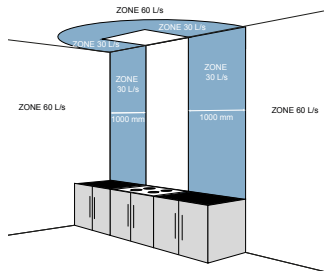

WHERE TO INSTALL YOUR FAN

SELECTION GUIDE

Use our selection guide to help you choose the right product based on its location within the property.

APPLICATION ZONES

FAN TYPE	Toilet 	En-Suite / Bathroom 	Utility Room 	Kitchen 	Installation
iCON 15	⊙	⊙ ▲	—	— —	Wall/Ceiling
iCON 30	—	⊙ ▲	⊙	✱ —	Wall/Ceiling
iCON 60	—	⊙ ▲	⊙	— ◆	Wall/Ceiling
iCONsmart 15	⊙	⊙ ❖	—	— —	Wall/Ceiling
QuietAir QT 100	⊙	⊙ ❖	—	— —	Wall/Ceiling
QuietAir QT 120	—	⊙ ❖	⊙	✱ —	Wall/Ceiling
QuietAir QT 150	—	—	⊙	— ◆	Wall/Ceiling
Loovent	⊙	⊙ ▲	⊙	✱ —	Wall/Ceiling
Loovent Eco	⊙	⊙ ❖	⊙	✱ —	Wall/Ceiling
Aventa In-Line 100mm Shower Kit Timer & Light Fan	⊙	⊙ ▲ *	⊙	✱ —	In-Line
Aventa In-Line 100mm Shower Kit Timer Fan	⊙	⊙ ▲ *	⊙	✱ —	In-Line
Aventa In-Line 100mm Timer Fan	⊙	⊙ ▲ *	⊙	✱ —	In-Line
Maxivent Eco	—	⊙ ❖	⊙	— ◆	Wall/Ceiling
Aria 100mm Pull cord Fan	⊙	⊙ ▲	—	— —	Wall/Ceiling
Aria 100mm Timer Fan	⊙	⊙ ▲	—	— —	Wall/Ceiling
Aria Quiet 100mm Timer Fan	⊙	⊙ ❖	—	— —	Wall/Ceiling
iCONstant	⊙	⊙ ❖	⊙	✱ —	Wall/Ceiling
iCONstant flex	⊙	⊙ ❖	⊙	✱ —	Wall/Ceiling

⊙ Suitable ▲ Above fixed shower in * Extract point can be — Not suitable ✱ Adjacent to hob
 ❖ Zone 1 or 2 Zone 1 or 2 / Outside Zones located in any Zone ◆ Away from hob

Use our free selection software tool to help you choose the correct product for your project.