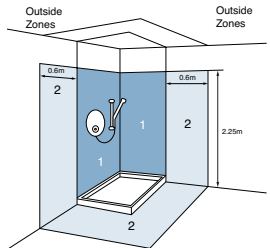

WHERE TO INSTALL YOUR FAN

SELECTION GUIDE

Use our selection guide to help you choose the right product based on its location within the property.

APPLICATION ZONES

FAN TYPE	Toilet 	En-Suite / Bathroom 	Utility Room 	Kitchen 	Installation
iCON 15	⊙	⊙ ▲	—	— —	Wall/Ceiling
iCON 30	—	⊙ ▲	⊙	✱ —	Wall/Ceiling
iCON 60	—	⊙ ▲	⊙	— ◆	Wall/Ceiling
iCONsmart 15	⊙	⊙ ❖	—	— —	Wall/Ceiling
QuietAir QT 100	⊙	⊙ ❖	—	— —	Wall/Ceiling
QuietAir QT 120	—	⊙ ❖	⊙	✱ —	Wall/Ceiling
QuietAir QT 150	—	—	⊙	— ◆	Wall/Ceiling
Loovent	⊙	⊙ ▲	⊙	✱ —	Wall/Ceiling
Loovent Eco	⊙	⊙ ❖	⊙	✱ —	Wall/Ceiling
Aventa In-Line 100mm Shower Kit Timer & Light Fan	⊙	⊙ ▲ *	⊙	✱ —	In-Line
Aventa In-Line 100mm Shower Kit Timer Fan	⊙	⊙ ▲ *	⊙	✱ —	In-Line
Aventa In-Line 100mm Timer Fan	⊙	⊙ ▲ *	⊙	✱ —	In-Line
Maxivent Eco	—	⊙ ❖	⊙	— ◆	Wall/Ceiling
Aria 100mm Pull cord Fan	⊙	⊙ ▲	—	— —	Wall/Ceiling
Aria 100mm Timer Fan	⊙	⊙ ▲	—	— —	Wall/Ceiling
Aria Quiet 100mm Timer Fan	⊙	⊙ ❖	—	— —	Wall/Ceiling
iCONstant	⊙	⊙ ❖	⊙	✱ —	Wall/Ceiling
iCONstant flex	⊙	⊙ ❖	⊙	✱ —	Wall/Ceiling

⊙ Suitable ▲ Above fixed shower in * Extract point can be — Not suitable ✱ Adjacent to hob
 ❖ Zone 1 or 2 Zone 1 or 2 / Outside Zones located in any Zone ◆ Away from hob

Use our free selection software tool to help you choose the correct product for your project.